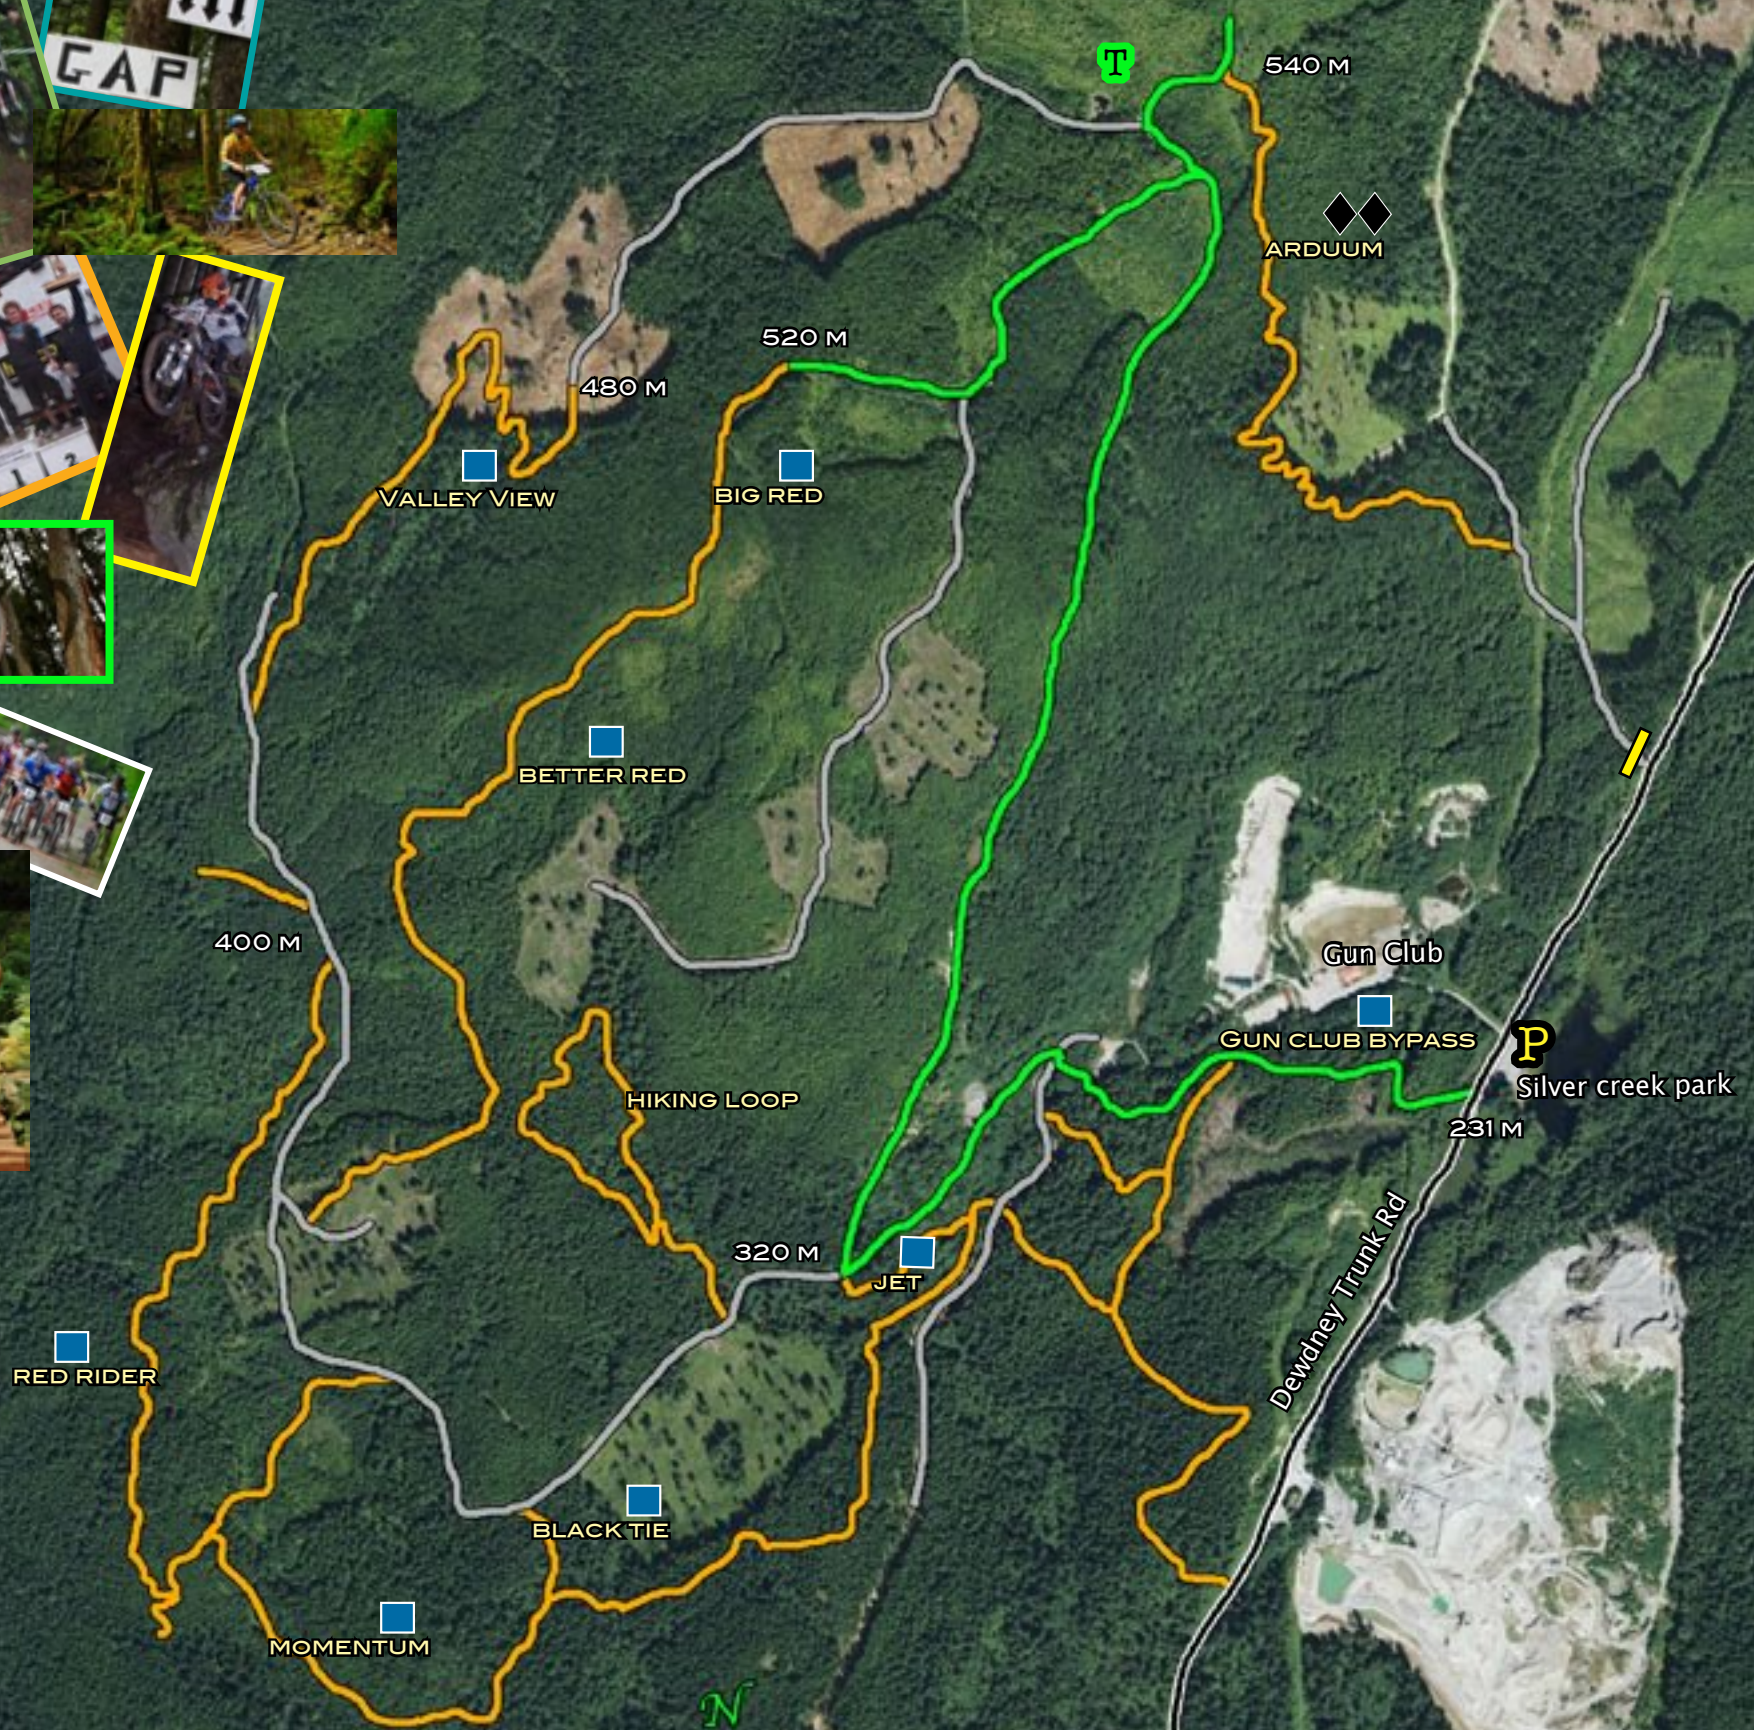

Gutsploder.net

ACCESS	
TRAIL	
WAY UP	
PAVED ROAD	
MOTORCYCLE TRAIL	
TOP	
PARKING	
TOWER	
GATE	

IMBA TRAIL RATING SYSTEM	MORE DIFFICULT	VERY DIFFICULT	EXTREMELY DIFFICULT
--------------------------	----------------	----------------	---------------------