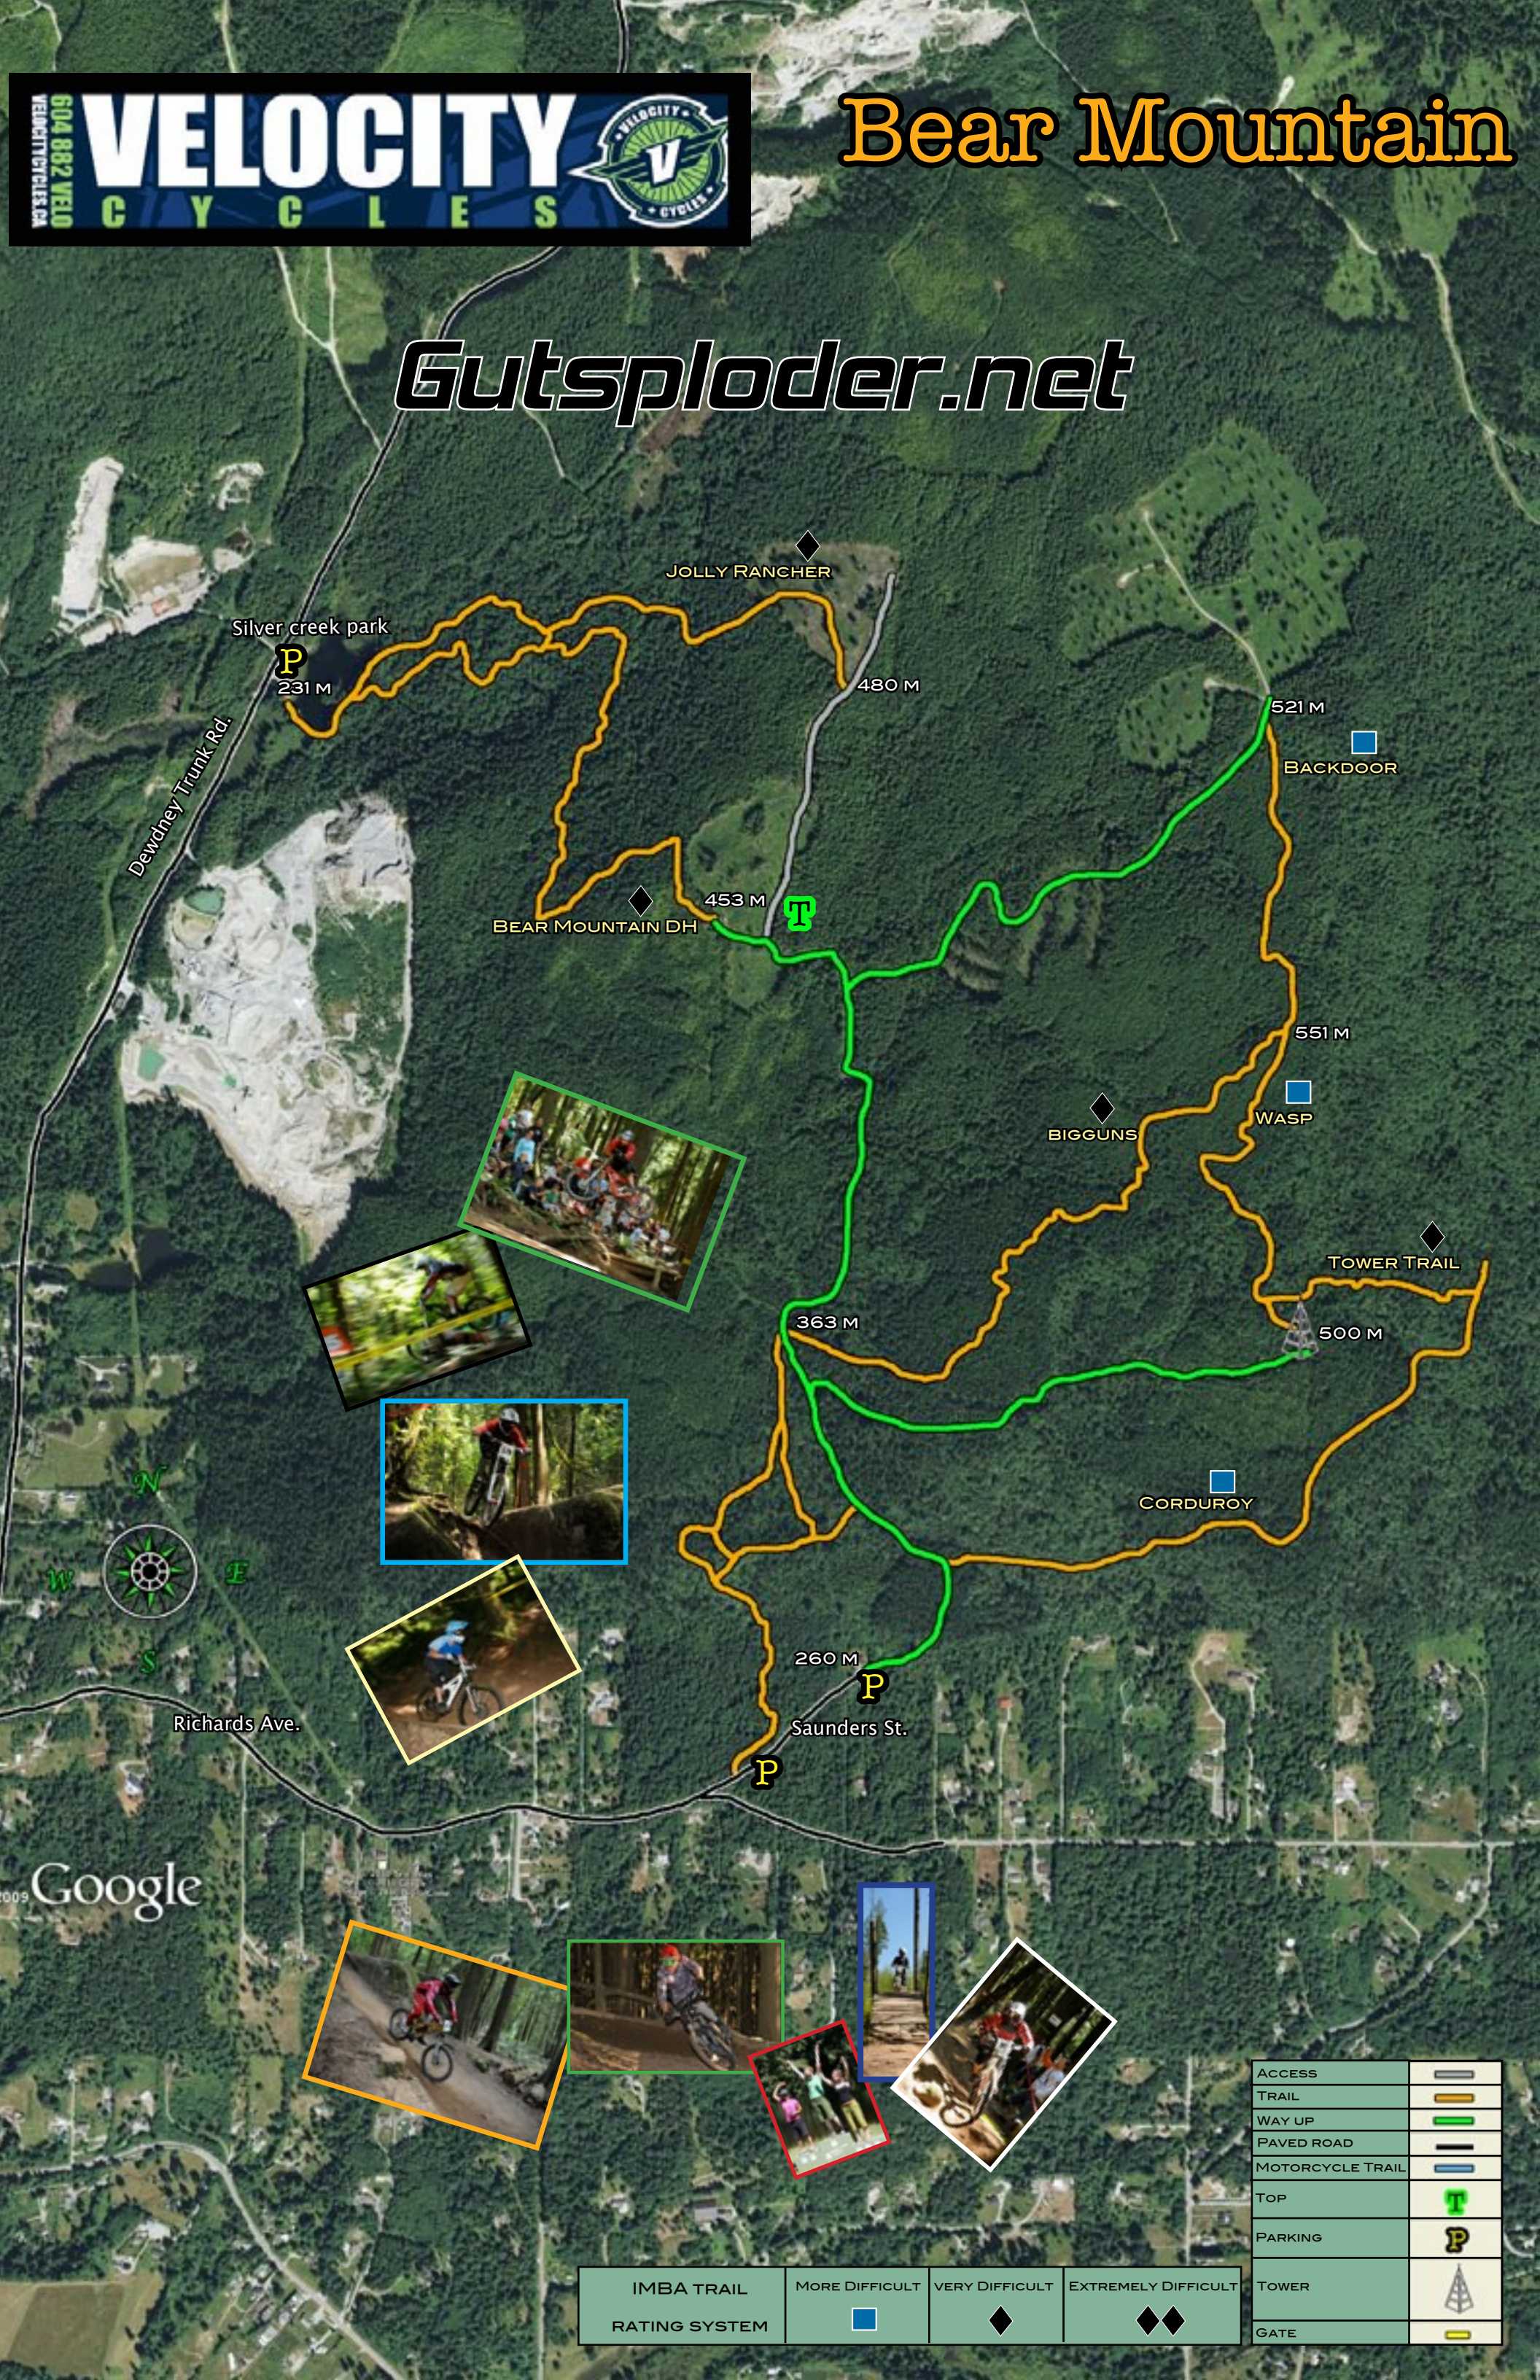

*Gutsplooder.net*

ACCESS	
TRAIL	
WAY UP	
PAVED ROAD	
MOTORCYCLE TRAIL	
TOP	
PARKING	
TOWER	
GATE	

IMBA TRAIL	MORE DIFFICULT	VERY DIFFICULT	EXTREMELY DIFFICULT
RATING SYSTEM			