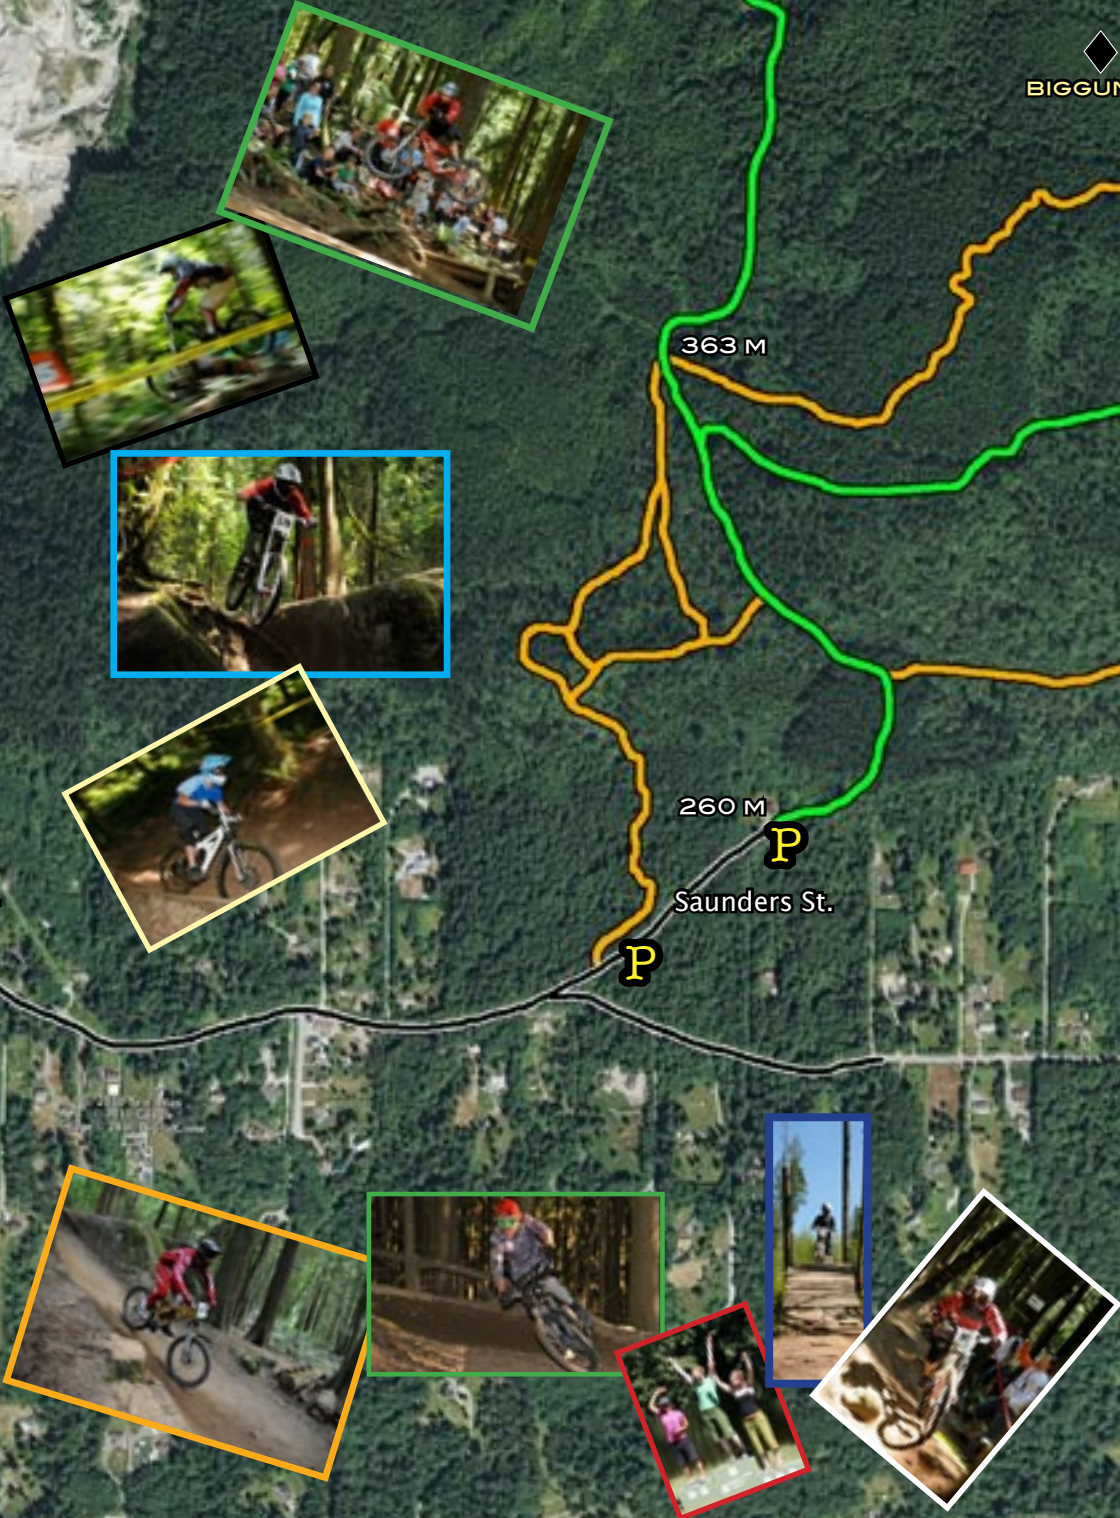

*Gutsplooder.net*

ACCESS	
TRAIL	
WAY UP	
PAVED ROAD	
MOTORCYCLE TRAIL	
TOP	
PARKING	
TOWER	
GATE	

IMBA TRAIL	MORE DIFFICULT	VERY DIFFICULT	EXTREMELY DIFFICULT
RATING SYSTEM			